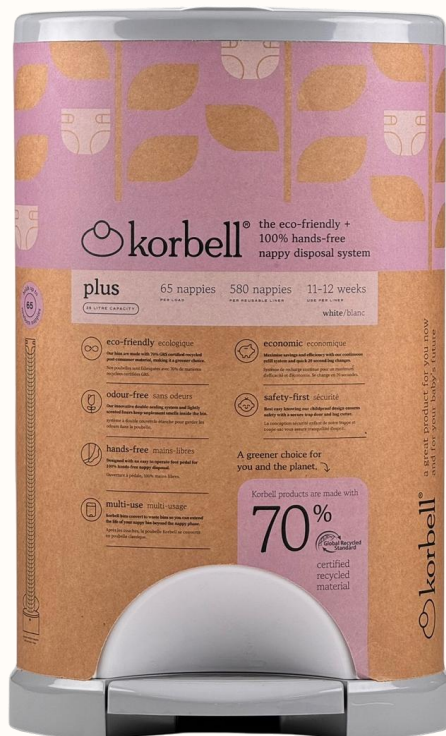

Engineered to meet **Amazon ISTA 6** packaging standards

No. CU25-00242E

GRS Korbell Plus

No. CU25-00243E

GRS Korbell Classic

No. CU25-00244E

GRS Korbell Mini

FOR BABY DIAPERS	FOR ADULT DIAPERS	FOR FEMININE HYGIENE
FOR PETS	FOR HOTELS & OFFICES	FOR PUBLIC PLACES

GRS Korbell Mini

M22KWG | 25 baby diapers

CBM (mm)

Width*Length*Height
262*184*433

Volume

9 L
2 US gal

Weight

1.3 kg
2.9 US lb

145*64*130

- ✓ 1 Liner: **8.5** meters long, holds up to **300** baby diapers
- ✓ 1 Box: Includes **3** refill liners

FOR BABY DIAPERS	FOR ADULT DIAPERS	FOR FEMININE HYGIENE
FOR PETS	FOR HOTELS & OFFICES	FOR PUBLIC PLACES

GRS Korbell Classic

M25KWG | 45 baby diapers

CBM (mm)

Width*Length*Height
302*202*523

Volume

20 L
5 US gal

Weight

2.1 kg
4.6 US lb