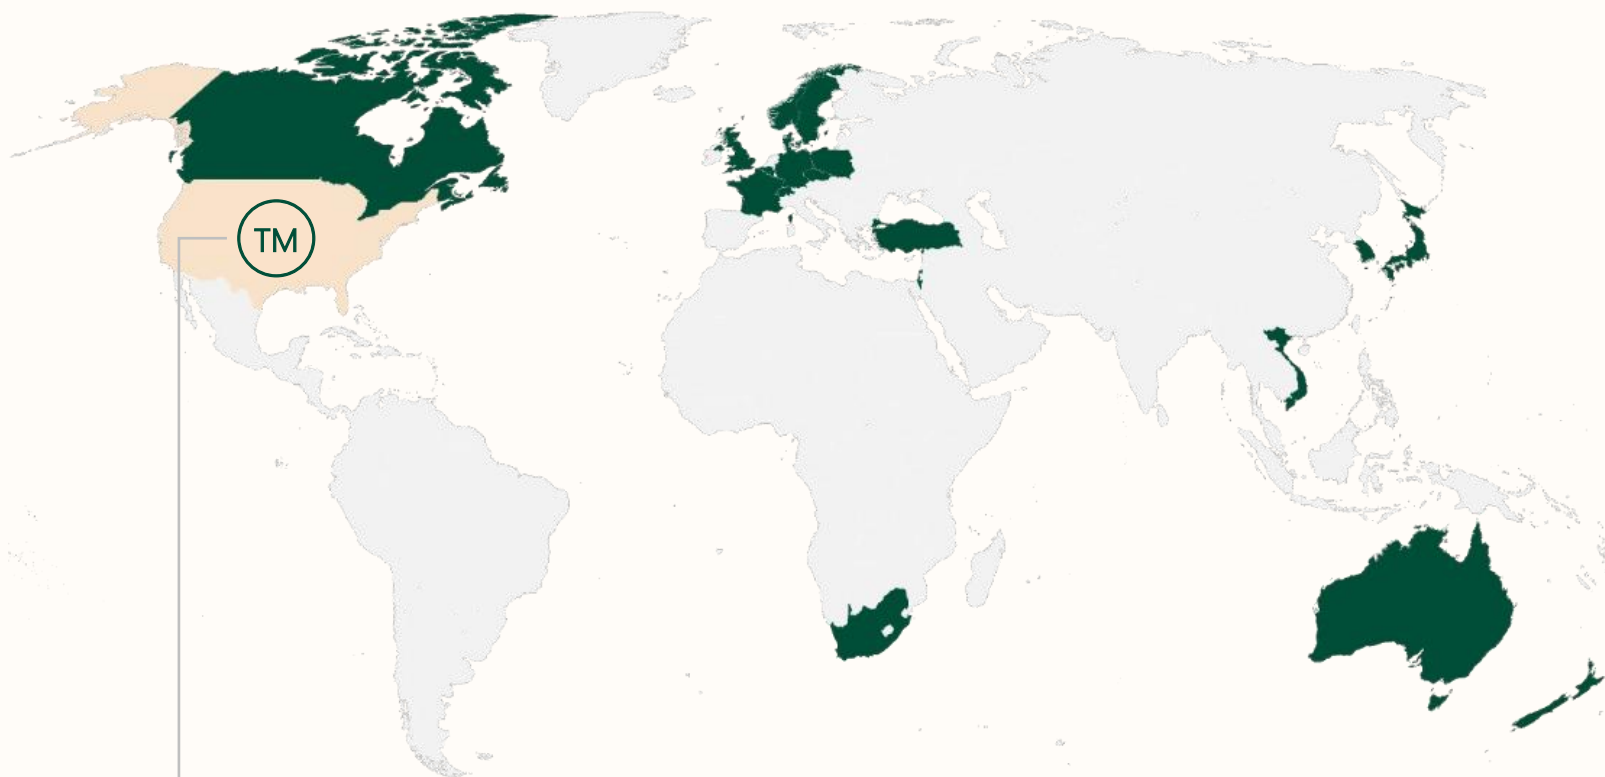

Korbell, where the world finds Love & Trust

Sold in the U.S. under **Dekor™** brand name