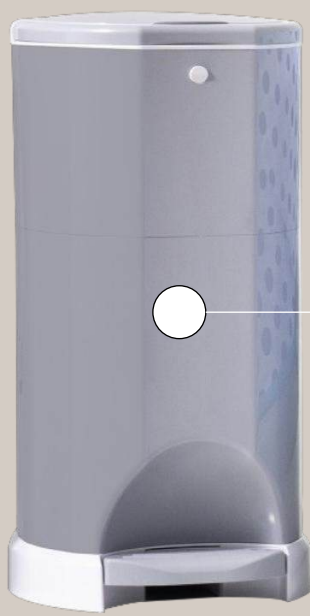

Making pet waste disposal **chic and seamless**

Litter Champ 1st Gen

Litter Champ Pan

with a canopy

Training Champ

Litter Champ 2nd Gen

FOR BABY DIAPERS

FOR ADULT DIAPERS

FOR FEMININE HYGIENE

FOR PETS

FOR HOTELS & OFFICES

FOR PUBLIC PLACES