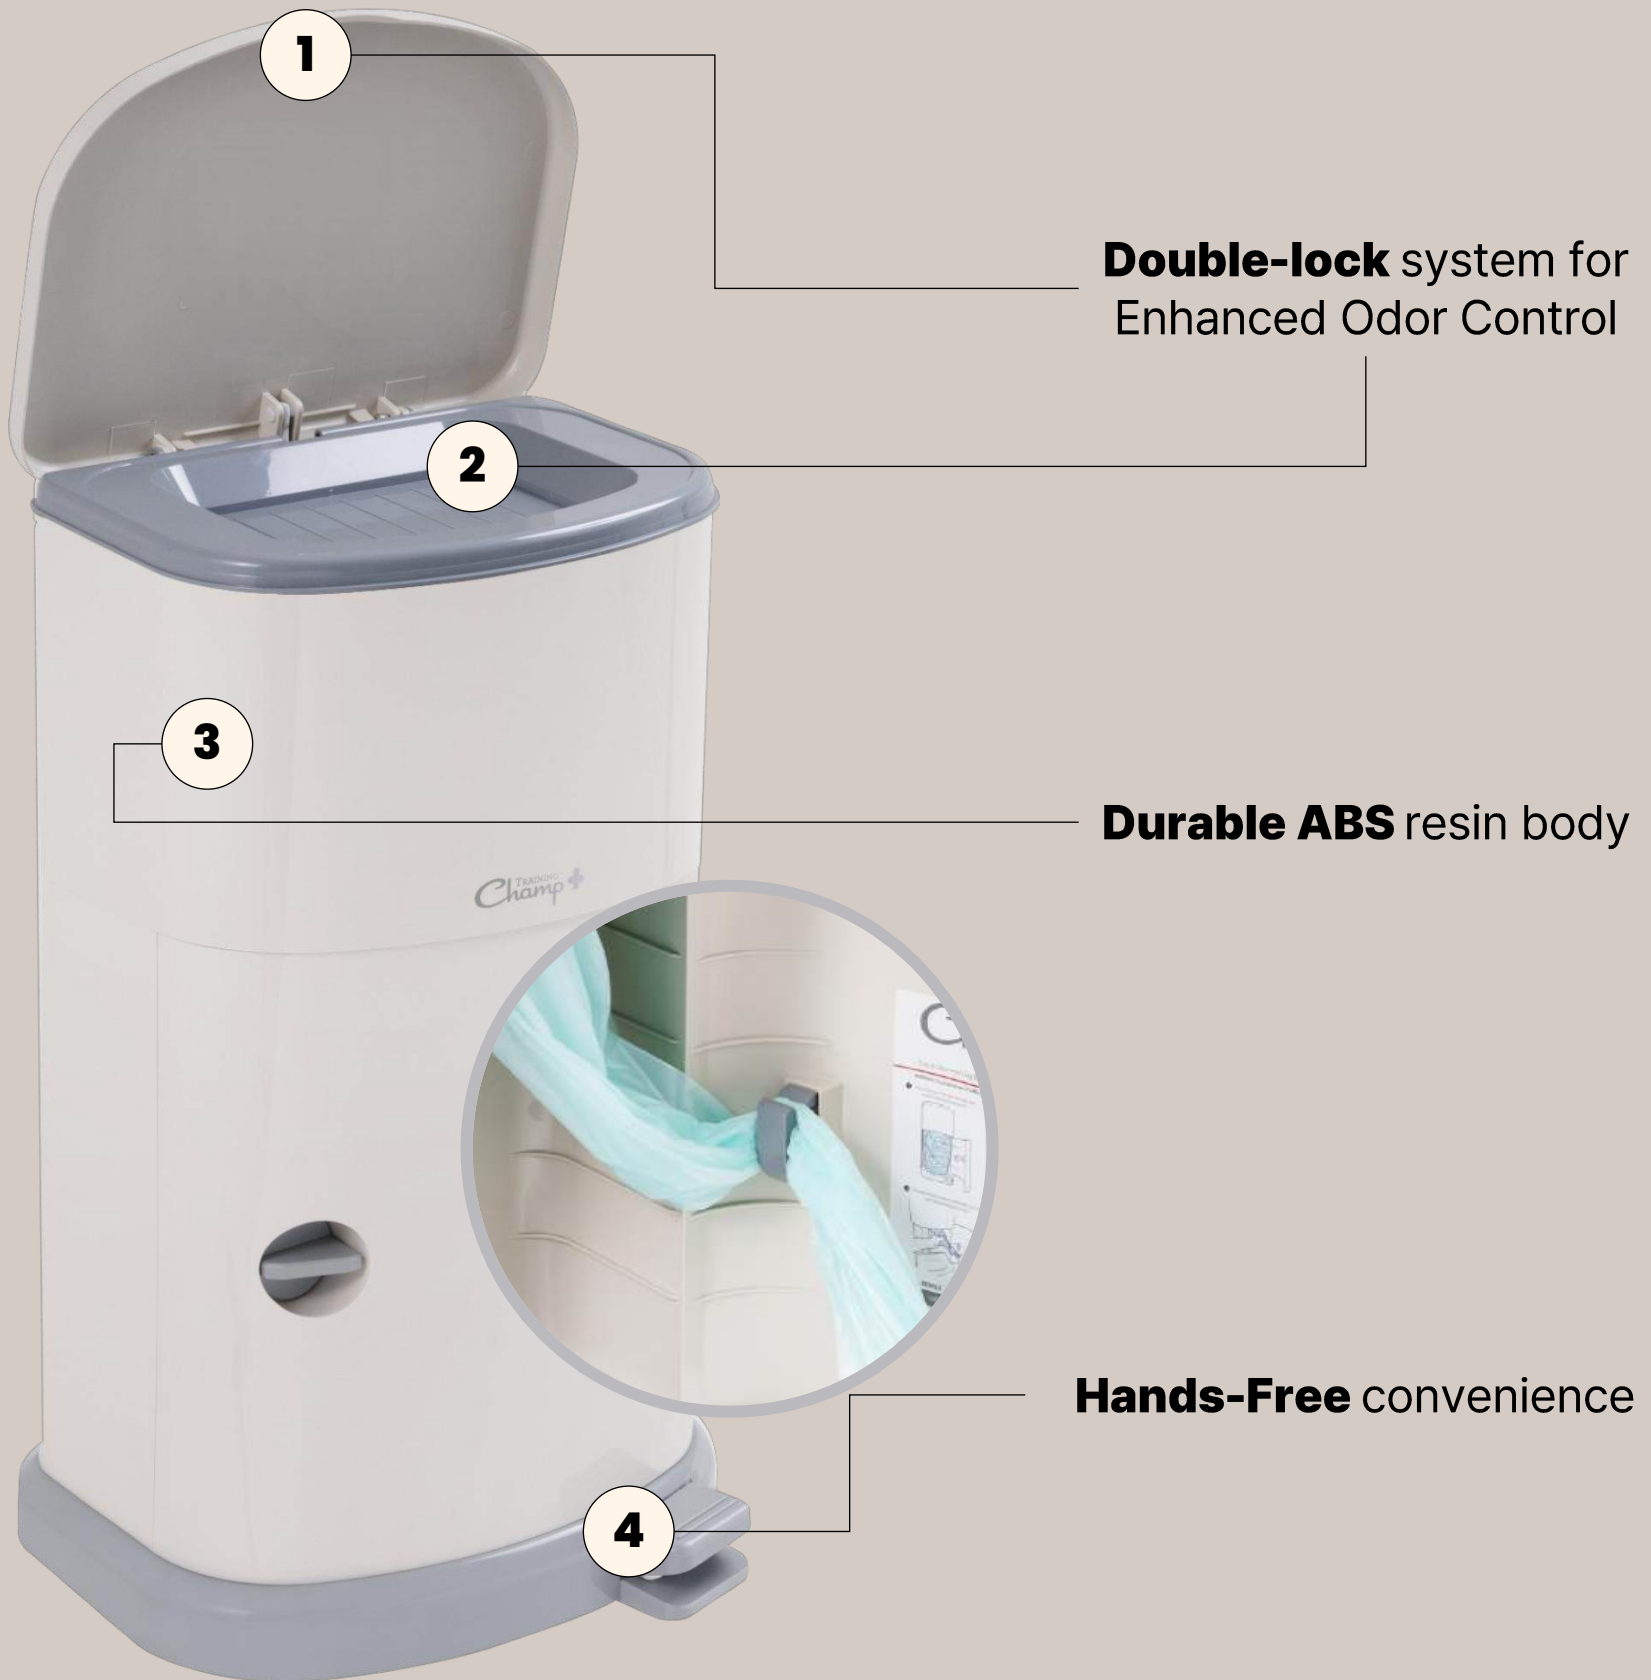

Training Champ

Features

Since 1984

Janibell's ultimate pet waste solution with **fully upgraded features**

FOR BABY DIAPERS	FOR ADULT DIAPERS	FOR FEMININE HYGIENE
FOR PETS	FOR HOTELS & OFFICES	FOR PUBLIC PLACES

Quality You Can Trust, Prices You Will Love