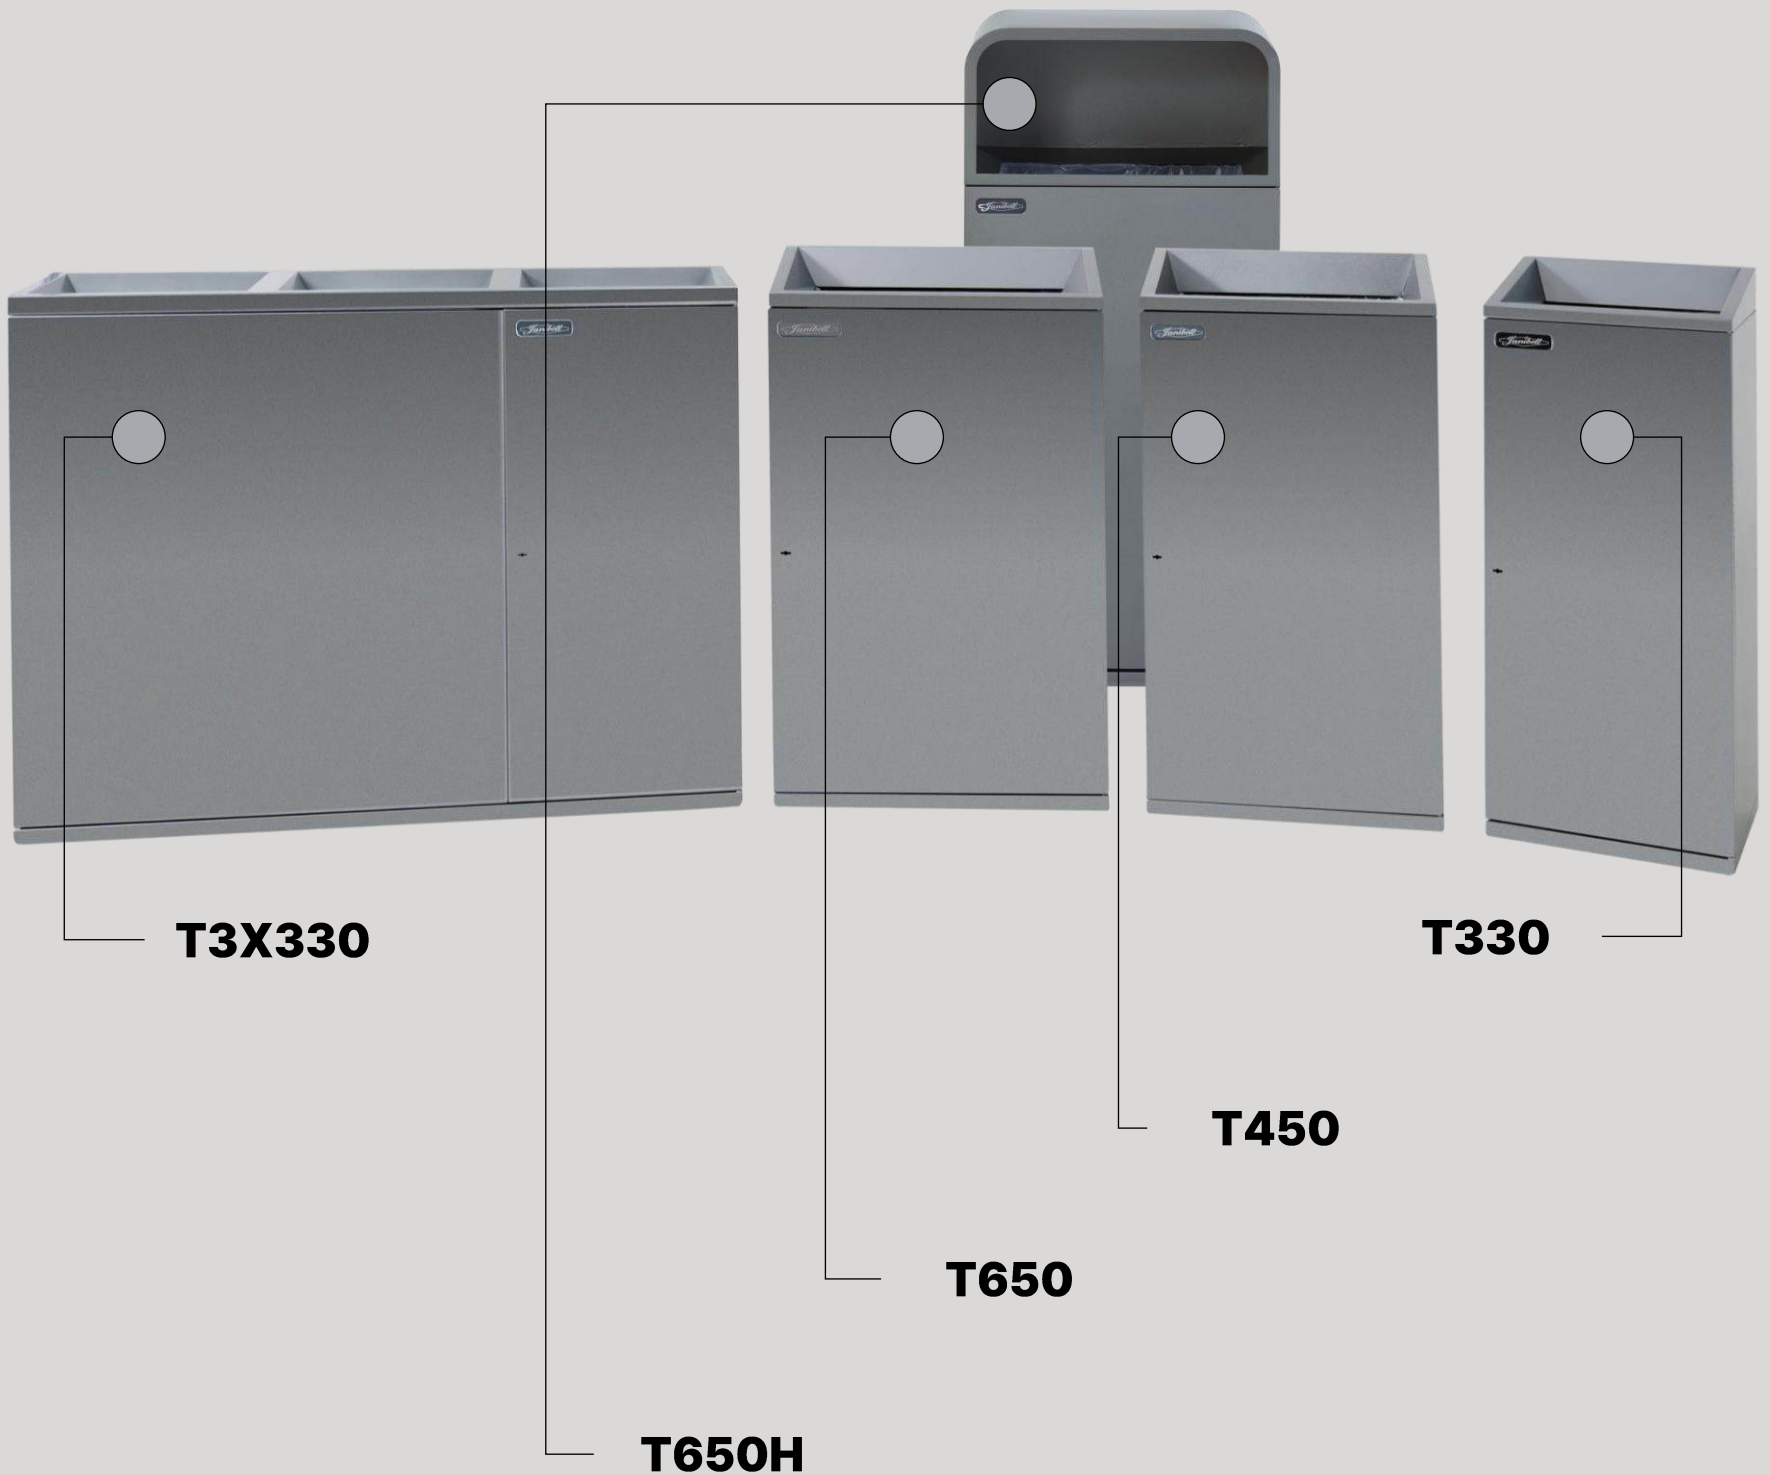

T Series

Family Portrait

Since 1984

Fluid coating for a premium steel body with a clear protective finish.

FOR BABY DIAPERS
FOR PETS

FOR ADULT DIAPERS
FOR HOTELS & OFFICES

FOR FEMININE HYGIENE
FOR PUBLIC PLACES

Quality You Can Trust, Prices You Will Love