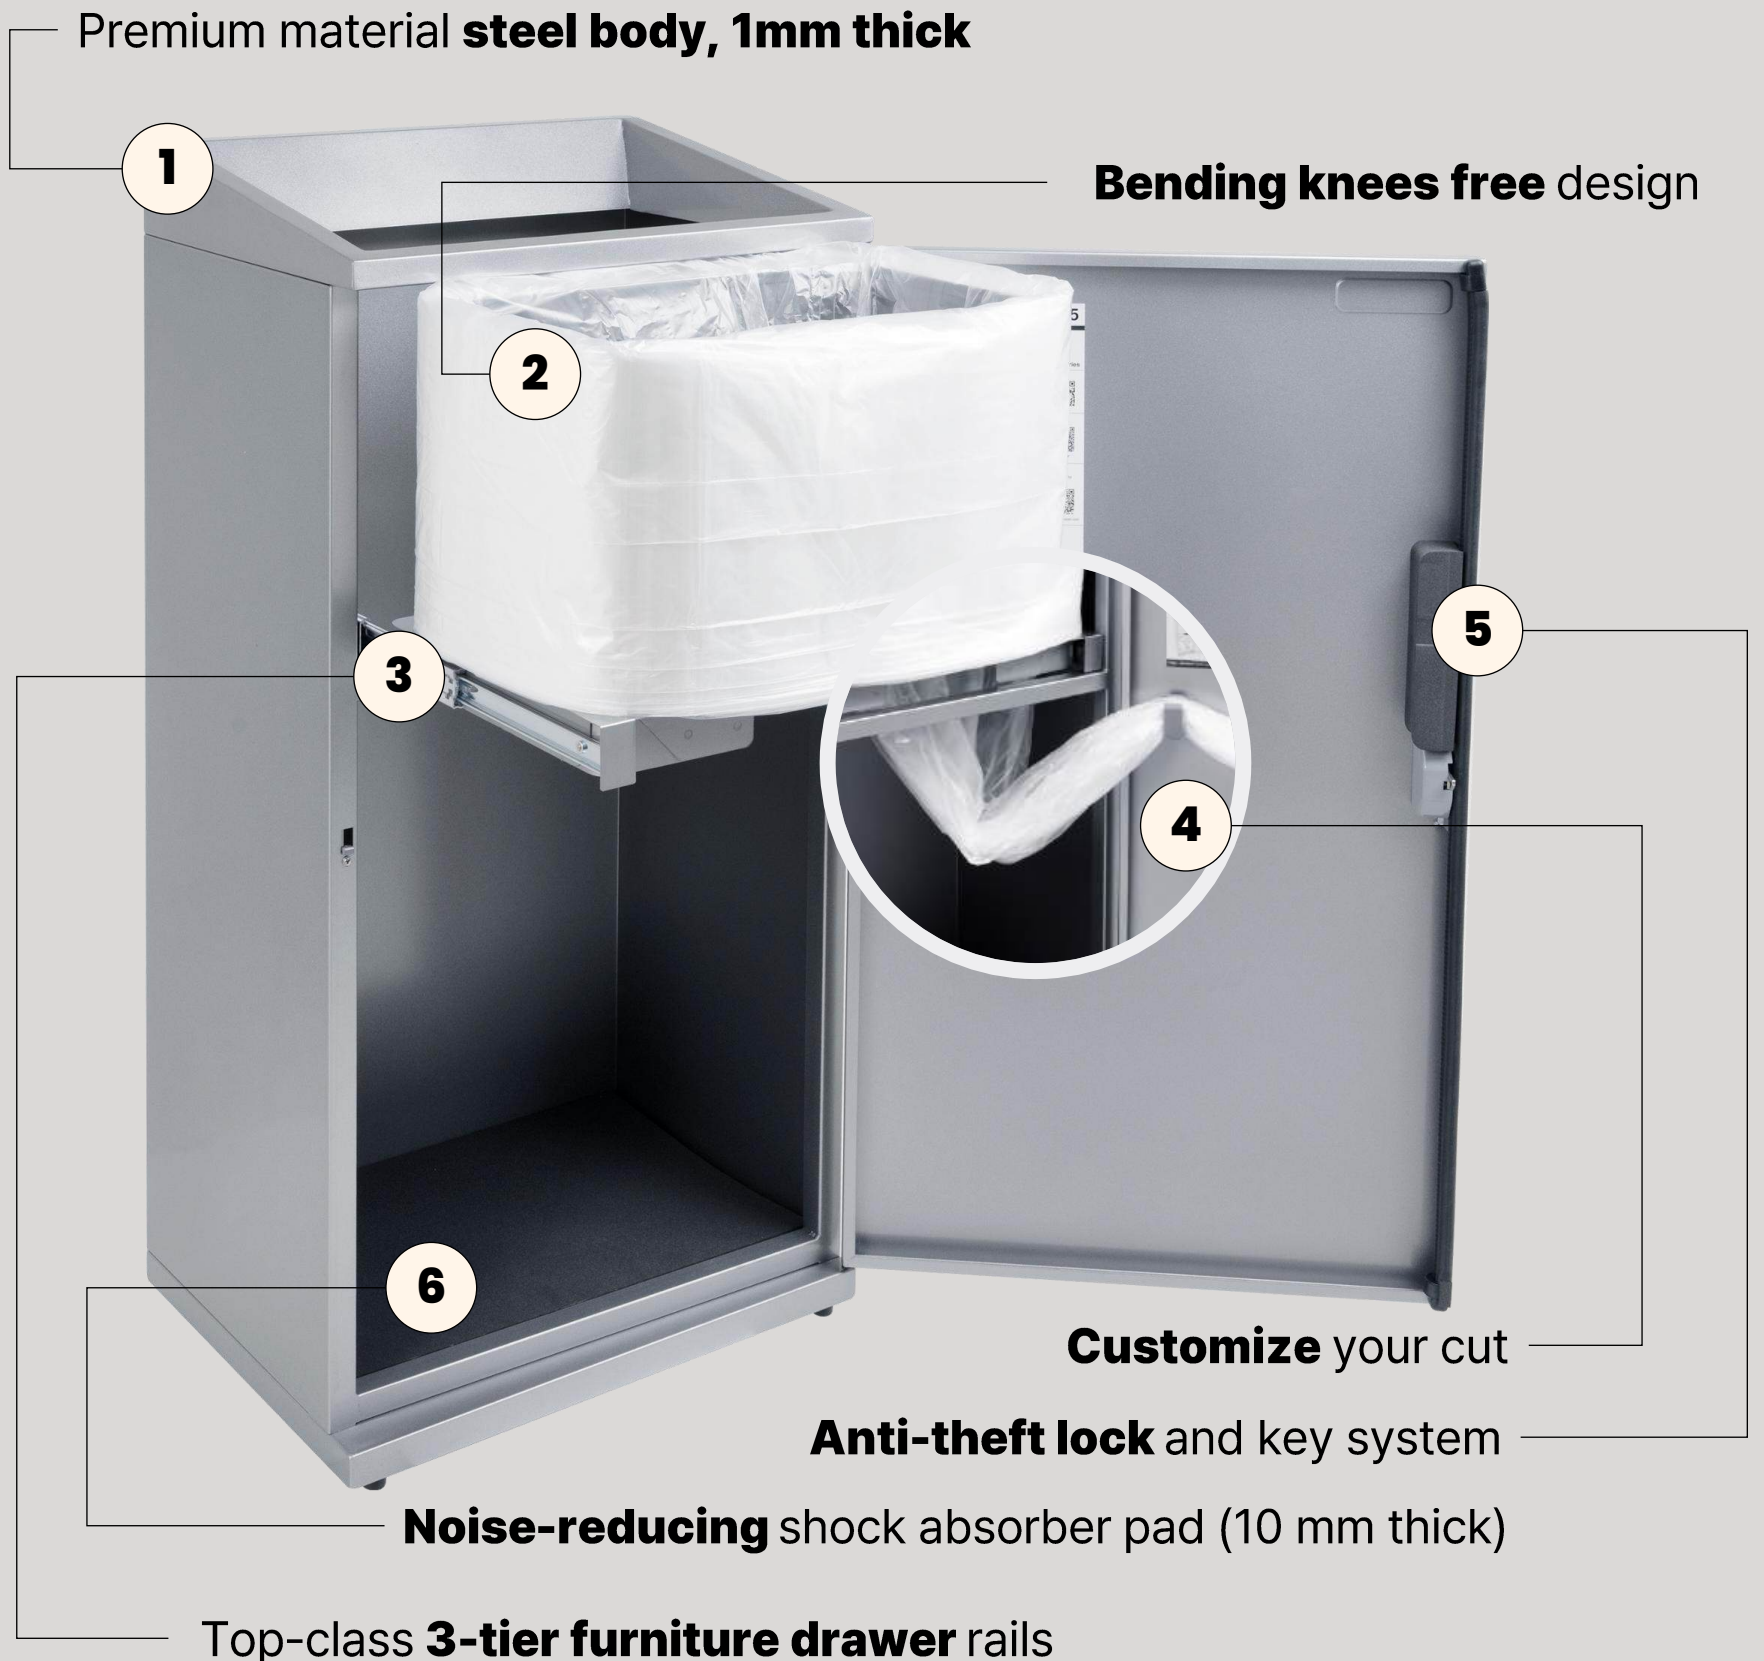

T Series

Common Features

Since 1984

Engineered for **hygiene**, built for **efficiency** and lasting **durability**

FOR BABY DIAPERS

FOR ADULT DIAPERS

FOR FEMININE HYGIENE

FOR PETS

FOR HOTELS & OFFICES

FOR PUBLIC PLACES

Quality You Can Trust, Prices You Will Love