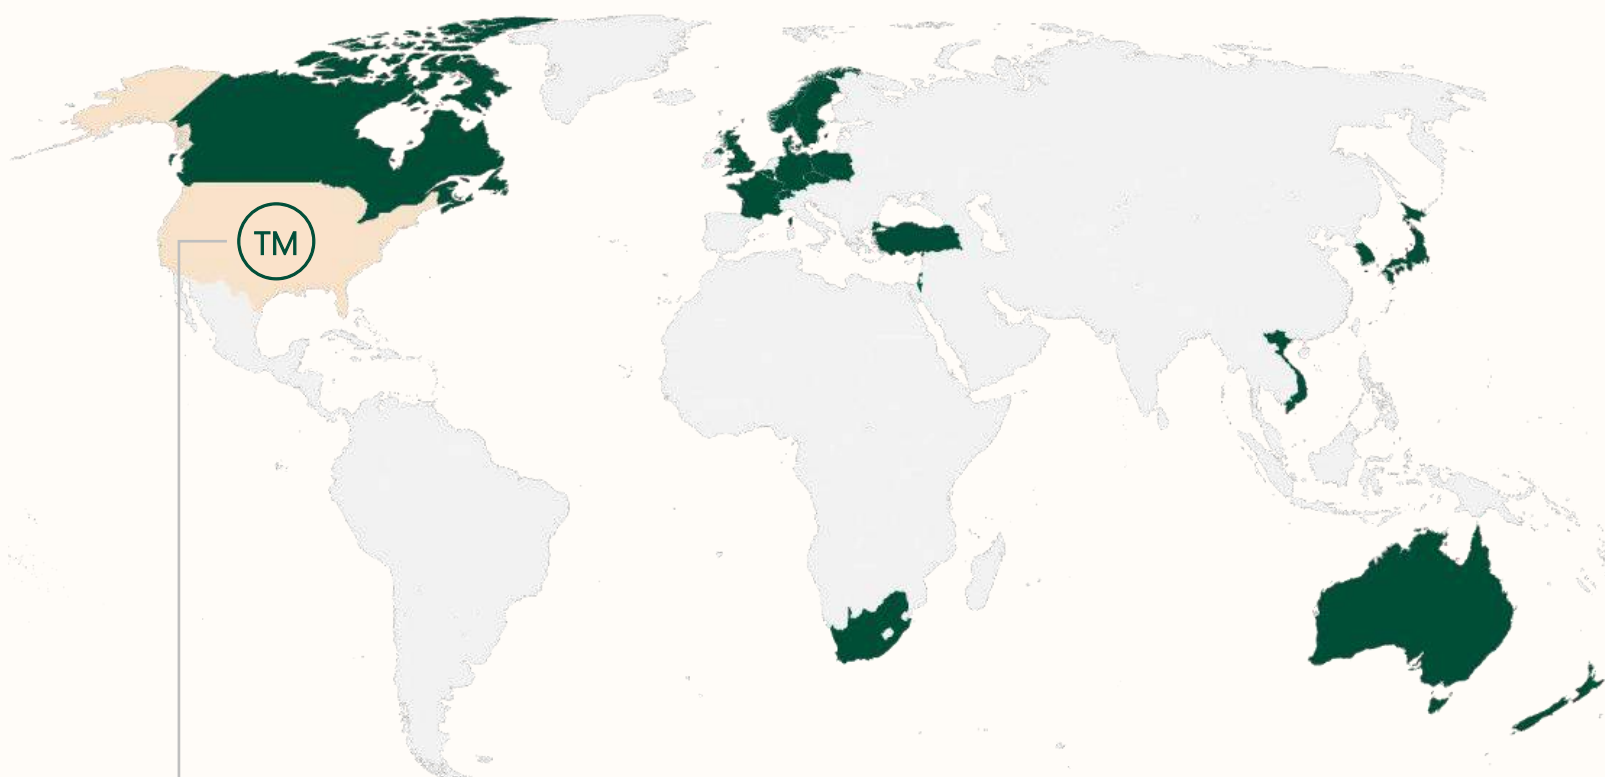

Korbell, where the world finds Love & Trust

Sold in the U.S. under **Dekor™** brand name