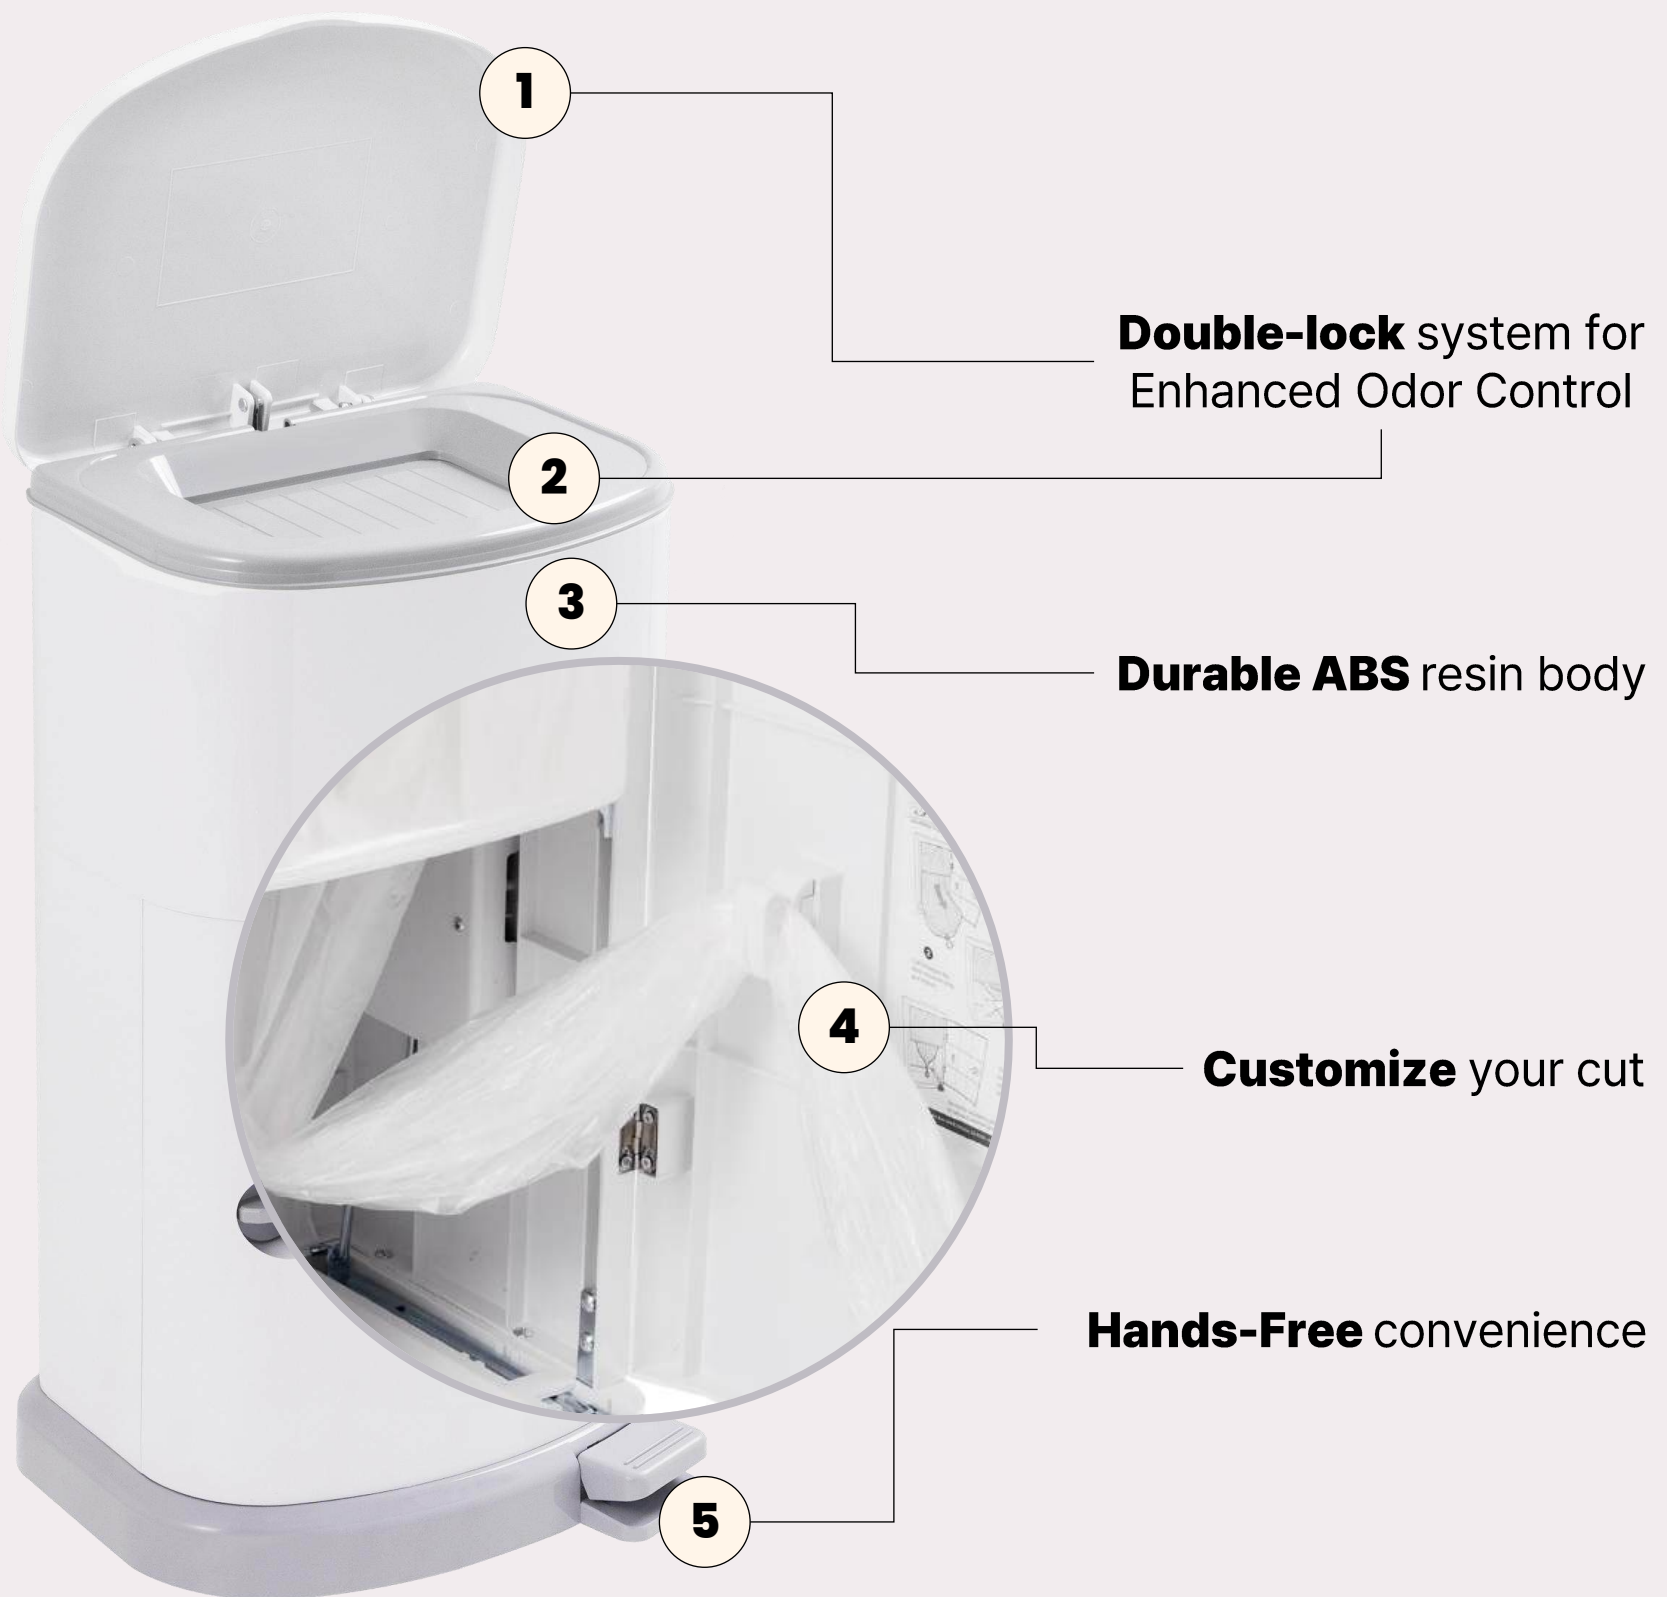

akord™

For Adult Diapers

Discreet, Odor-locking, Eco-conscious

By

Fanibell®

akord™

Family Portrait

Since 1984

Dual-lock mechanism for enhanced odor containment

FOR BABY DIAPERS	FOR ADULT DIAPERS	FOR FEMININE HYGIENE
FOR PETS	FOR HOTELS & OFFICES	FOR PUBLIC PLACES

Specializing in hassle-free **continuous refill liner** disposal system

182*50*253

- ✓ 1 Liner: **12** meters long, holds up to **560** Adult diapers
- ✓ 1 Box: Includes **2** refill liners

FOR BABY DIAPERS	FOR ADULT DIAPERS	FOR FEMININE HYGIENE
FOR PETS	FOR HOTELS & OFFICES	FOR PUBLIC PLACES

215*54*153

- ✓ 1 Liner: **12** meters long, holds up to **288** Adult diapers
- ✓ 1 Box: Includes **2** refill liners

FOR BABY DIAPERS	FOR ADULT DIAPERS	FOR FEMININE HYGIENE
FOR PETS	FOR HOTELS & OFFICES	FOR PUBLIC PLACES