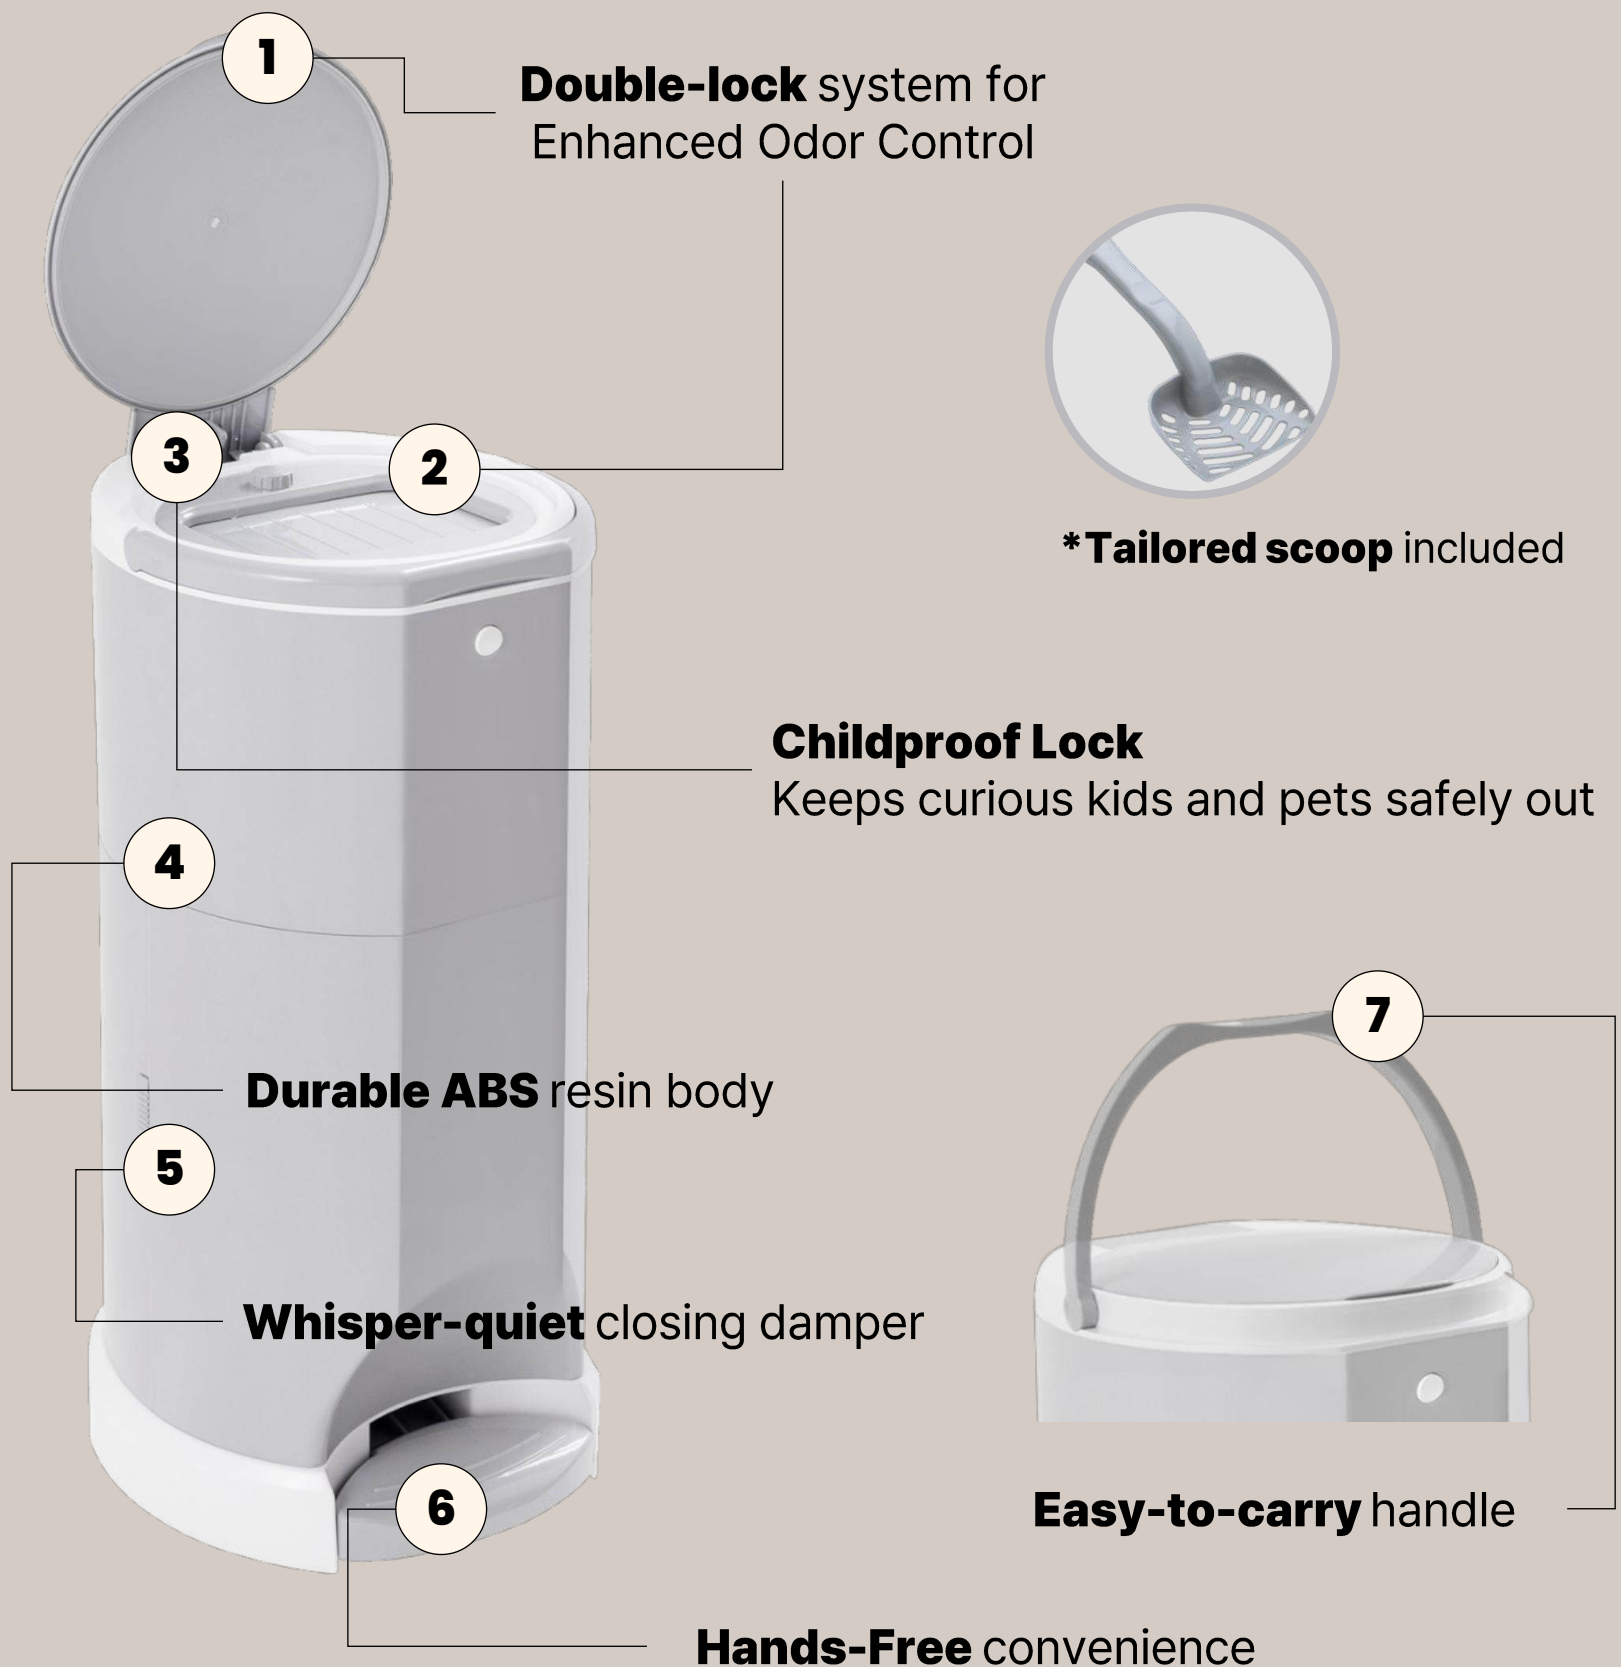

FOR BABY DIAPERS	FOR ADULT DIAPERS	FOR FEMININE HYGIENE
FOR PETS	FOR HOTELS & OFFICES	FOR PUBLIC PLACES

Quality You Can Trust, Prices You Will Love

Litter Champ 2nd Gen

Features

Since 1984

Janibell's ultimate cat litter solution with **fully upgraded features**